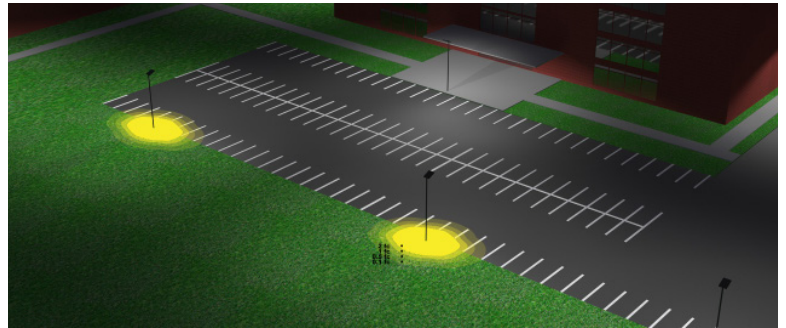

Area 45'x 155' Mounting Height: 20'

Other Views:

Performance Table: LFX-MD-15-50W-MCTP-KN-WH

MODEL NO.	Wattage	Voltage	Lumens	Color Temp.	BUG Rating	LPW
LFX-MD-15-50W-MCTP-KN-WH	15W	120~277V	1950LM	3000K 4000K 5000K 5700K	B3-U0-G1	130
	20W		2600LM			
	30W		3900LM			
	50W		6500LM