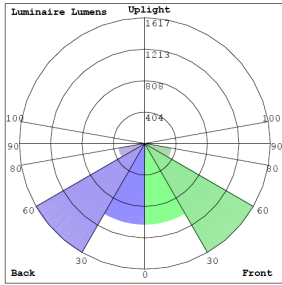

Lighting:

- Dimming: 0~10V Dimmable
- Optic Lens Type: III
- Cord type: 13" #18 AWG stranded wires
- Multi-CCT Power - The Switch is on the Bottom of the Fixture
- Color temperature: 3000K/4000K/5000K/5700K
- Total Lumens: 6500LM Max
- Multi CCT: Selectable Wattages & CCTs
- Color Rendering Index: ≥ 82
- Beam Angle: 120°X 90°

Phone: (877) 805-2252 | Fax: (877) 805-2252
www.westgatemfg.com |

Photometrics: LFX-MD-15-50W-MCTP-KN-WH

BUG Rating: B3-U0-G1

Area 45'x 155' Mounting Height: 20'

Other Views:

Side View

Front View

Back View