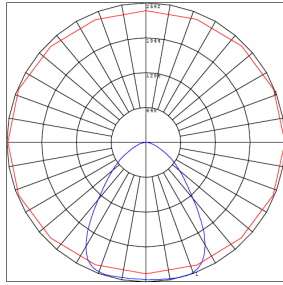

Phone: (877) 805-2252 | Fax: (877) 805-2252
www.westgatemfg.com |

Photometrics: LFX-MD-15-50W-MCTP-KN-WH

BUG Rating: B3-U0-G1

Area 45'x 155' Mounting Height: 20'

Other Views:

Side View

Front View

Back View