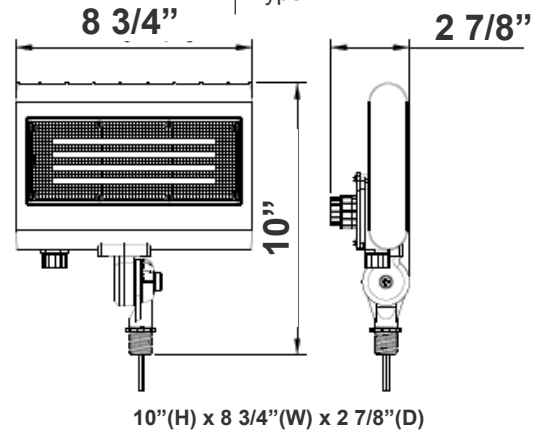

Features

- DLC Premium & LED High-Lumen Floor lights
- Solid State Lighting Technology for Long Life
- No Maintenance Needed and High-Efficiency
- 70,000 Hours Rated Life
- 7-Year Warranty
- Optic Lens Type: III
- Multi-CCT Power - The Switch is on the Bottom of the Fixture

Technical Specifications

Electrical:

- Voltage: 120~277V AC/50~60 Hz
- Wattage: 15W/20W/30W/50W
- Power Factor: >0.9
- Efficacy: 130 LPW

Mechanical:

- Die-cast Aluminum Housing with Powder Coat Finish (Dark Bronze and White Finish)
- Solid State Lighting technology for long life, no Maintenance needed and High-Efficiency
- High Conductive Aluminum LED Board
- 90° Adjustable 1/2" Knuckle Mount
- IP Rating: IP65
- Operating Temperature: -40°F to 104°F
- Suitable for Wet Locations

Lighting:

- Dimming: 0~10V Dimmable
- Optic Lens Type: III
- Cord type: 13" #18 AWG stranded wires
- Multi-CCT Power - The Switch is on the Bottom of the Fixture
- Color temperature: 3000K/4000K/5000K/5700K
- Total Lumens: 6500LM Max
- Multi CCT: Selectable Wattages & CCTs
- Color Rendering Index: ≥ 82
- Beam Angle: 120°X 90°

Applications:

- Ideal for general site lighting, alleys, loading docks, doorway, pathway and parking areas.
- Replace existing HID flood lights/ wall packs

Other Models:

• 50W | 6350LM | LFX-MD-15-50W-MCTP-KN • 50W | 6350LM | LFX-MD-15-50W-MCTP-KN-SV • 50W | 6350LM | LFX-MD-15-50W-MCTP-KN-BK

Phone: (877) 805-2252 | Fax: (877) 805-2252
www.westgatemfg.com |